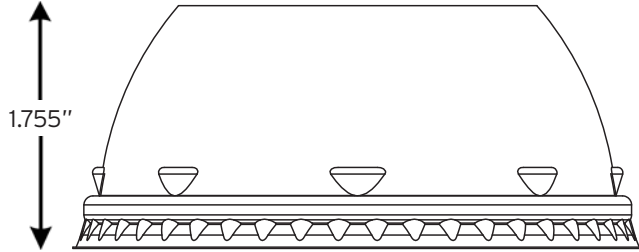

CD17 Clear High Dome

CD17N (No Hole), CD17H (Hole)

1.875" Hole

Top View

Side View

CD17 Clear High Dome Specifications

Theoretical Trim Diameter (Inches)	3.840
Theoretical Contour I.D. (Inches)	3.672
Theoretical Restriction I.D. (Inches)	3.622
Theoretical Lid Height (Inches)	1.755
Optional Center Hole I.D. (Inches)	1.875