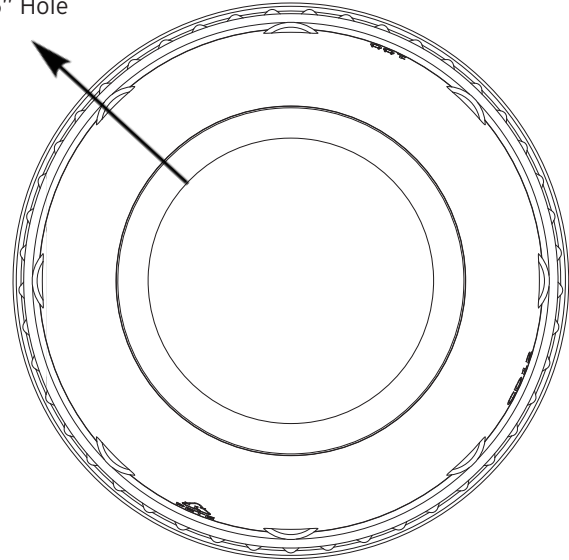

CD17 Clear High Dome

CD17N (No Hole), CD17H (Hole)

1.875" Hole

Top View

Side View

CD17 Clear High Dome Specifications

Theoretical Trim Diameter (Inches)	3.840
Theoretical Contour I.D. (Inches)	3.672
Theoretical Restriction I.D. (Inches)	3.622
Theoretical Lid Height (Inches)	1.755
Optional Center Hole I.D. (Inches)	1.875