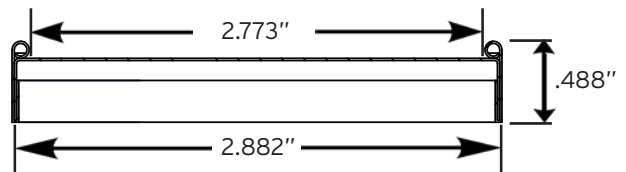

Top View

Side View

T3 P2 Snap-Fit® Paper Lid Specifications

Outer Diameter (Inches)	2.882
Inner Diameter (Inches)	2.773
Lid Height (Inches)	0.488

± 0.012