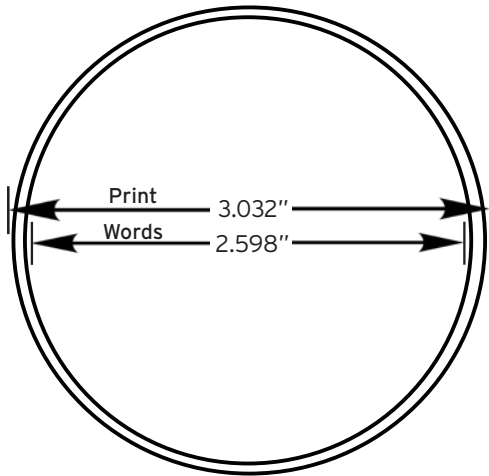

Top View

Side View

T3 P2 Snap-Fit® Paper Lid Specifications

Outer Diameter (Inches)	2.882
Inner Diameter (Inches)	2.773
Lid Height (Inches)	0.488

± 0.012