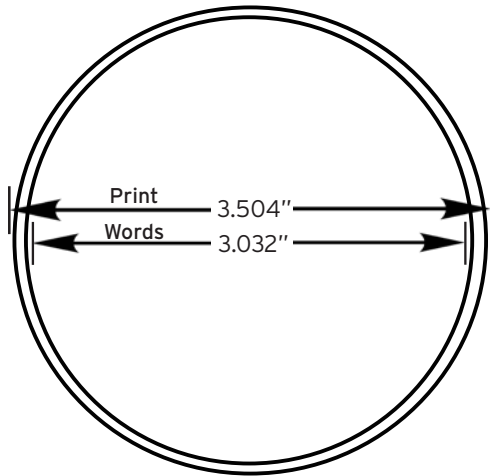

Top View

Side View

T5 P2 Snap-Fit® Paper Lid Specifications

Outer Diameter (Inches)	3.326
Inner Diameter (Inches)	3.217
Lid Height (Inches)	0.559

± 0.0197 /
0.0118