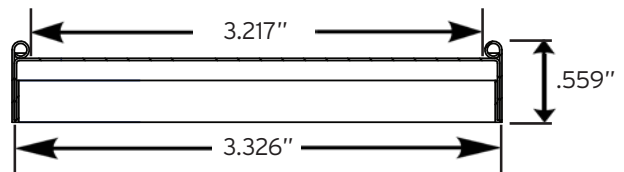

Top View

Side View

T5 P2 Snap-Fit® Paper Lid Specifications

Outer Diameter (Inches)	3.326
Inner Diameter (Inches)	3.217
Lid Height (Inches)	0.559

± 0.0197 /
0.0118