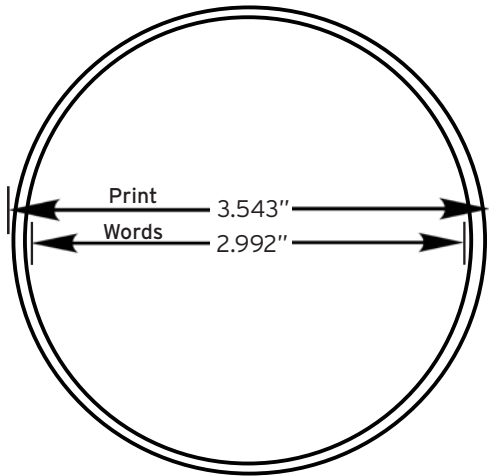

Top View

Side View

T8 P2 Snap-Fit® Paper Lid Specifications

Outer Diameter (Inches)	3.4098
Inner Diameter (Inches)	3.301
Lid Height (Inches)	0.559

± 0.0197 /
0.0118