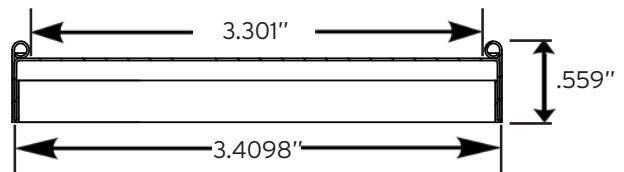

Top View

Side View

T8 P2 Snap-Fit® Paper Lid Specifications

Outer Diameter (Inches)	3.4098
Inner Diameter (Inches)	3.301
Lid Height (Inches)	0.559

± 0.0197 /
0.0118