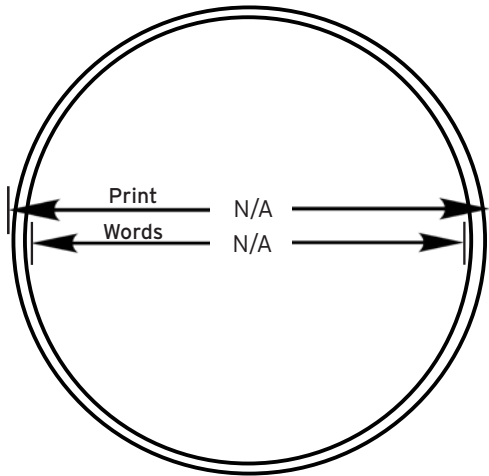

Top View

Side View

T2 P2 Snap-Fit® Paper Lid Specifications

Outer Diameter (Inches)	3.6079
Inner Diameter (Inches)	3.499
Lid Height (Inches)	0.598

± 0.0197 /
0.0118