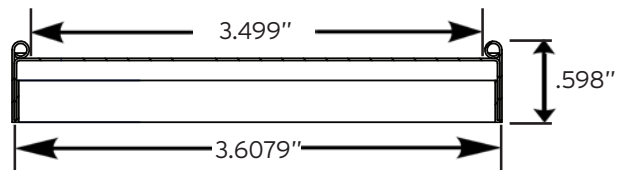

Top View

Side View

T2 P2 Snap-Fit® Paper Lid Specifications

Outer Diameter (Inches)	3.6079
Inner Diameter (Inches)	3.499
Lid Height (Inches)	0.598

± 0.0197 /
0.0118