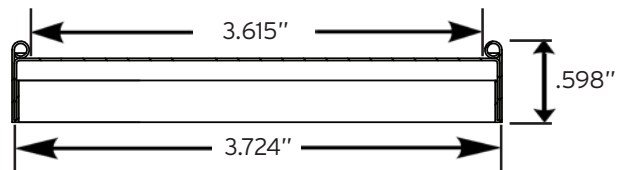

P2U2 12oz P2 Snap-Fit®

Top View

Side View

U2 P2 Snap-Fit® Paper Lid Specifications

Outer Diameter (Inches)	3.724
Inner Diameter (Inches)	3.615
Lid Height (Inches)	0.598

± 0.012