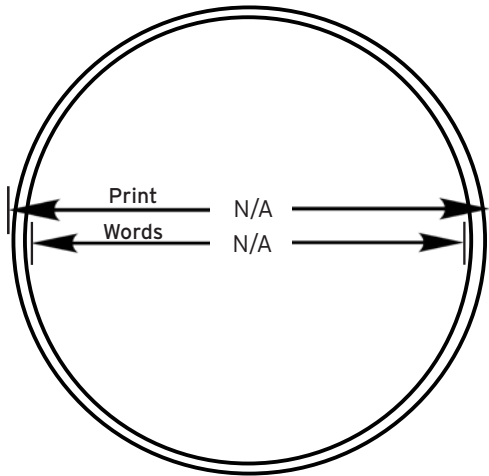

Top View

Side View

R6 P2 Snap-Fit® Paper Lid Specifications

Outer Diameter (Inches)	3.928
Inner Diameter (Inches)	3.819
Lid Height (Inches)	0.650

± 0.0197 /
0.0118