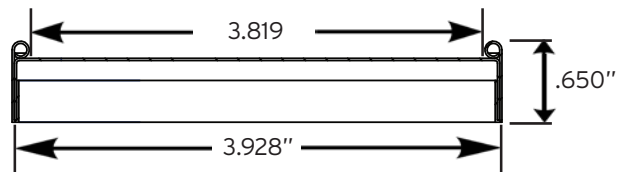

Top View

Side View

R6 P2 Snap-Fit® Paper Lid Specifications

Outer Diameter (Inches)	3.928
Inner Diameter (Inches)	3.819
Lid Height (Inches)	0.650

± 0.0197 /
0.0118