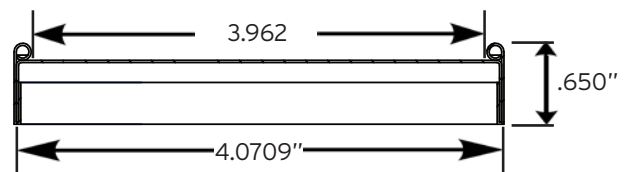

Top View

Side View

## T6 P2 Snap-Fit® Paper Lid Specifications

Outer Diameter (Inches)	4.0709
Inner Diameter (Inches)	3.962
Lid Height (Inches)	0.650

± 0.0197 /  
0.0118