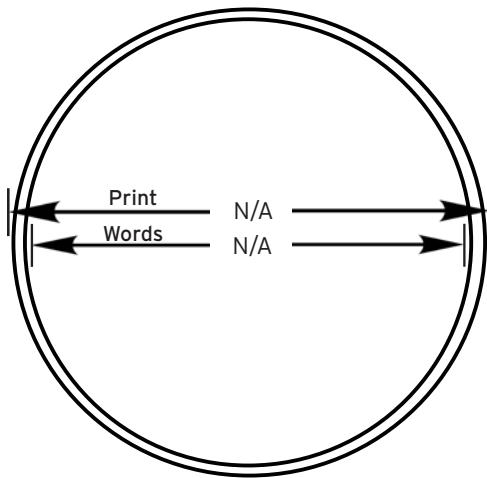

Top View

Side View

## T6 P2 Snap-Fit® Paper Lid Specifications

Outer Diameter (Inches)	4.0709
Inner Diameter (Inches)	3.962
Lid Height (Inches)	0.650

± 0.0197 /  
0.0118