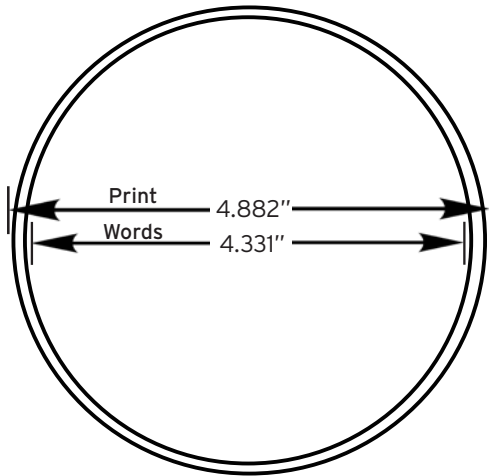

# P22Q 20oz P2 Snap-Fit®

Top View

Side View

## 2Q P2 Snap-Fit® Paper Lid Specifications

Outer Diameter (Inches)	4.614
Inner Diameter (Inches)	4.506
Lid Height (Inches)	0.650

± 0.012