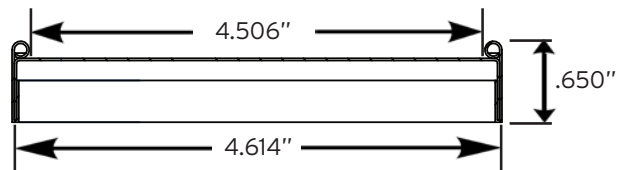

# P22Q 20oz P2 Snap-Fit®

Top View

Side View

## 2Q P2 Snap-Fit® Paper Lid Specifications

Outer Diameter (Inches)	4.614
Inner Diameter (Inches)	4.506
Lid Height (Inches)	0.650

± 0.012