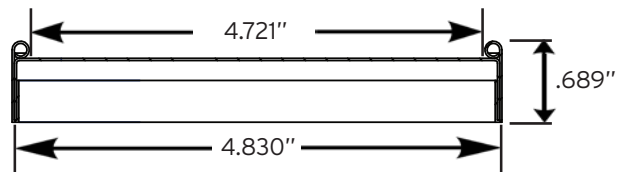

# P23Q 32oz P2 Snap-Fit®

Top View

Side View

## 3Q P2 Snap-Fit® Paper Lid Specifications

Outer Diameter (Inches)	4.830
Inner Diameter (Inches)	4.721
Lid Height (Inches)	0.689

± 0.012