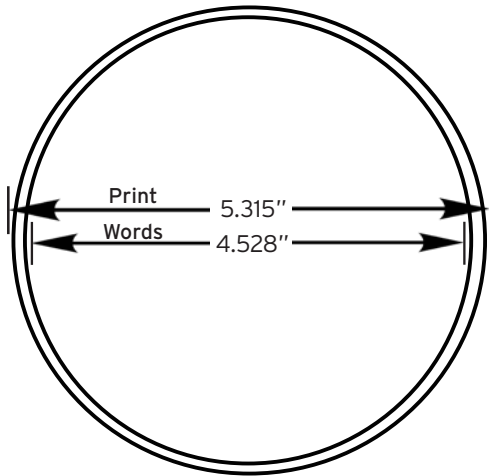

# P23Q 32oz P2 Snap-Fit®

Top View

Side View

## 3Q P2 Snap-Fit® Paper Lid Specifications

Outer Diameter (Inches)	4.830
Inner Diameter (Inches)	4.721
Lid Height (Inches)	0.689

± 0.012