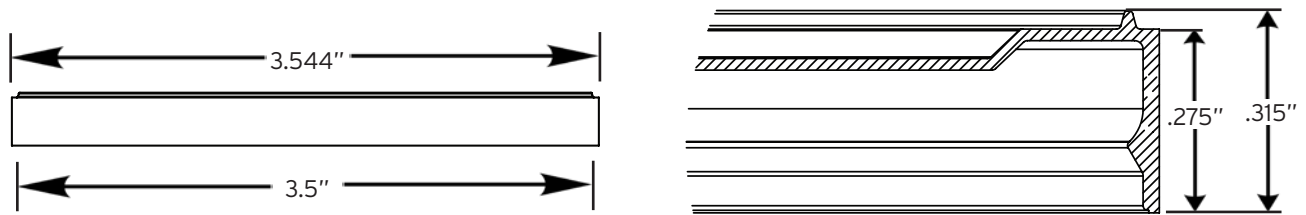

# 12oz Reusable Basic

RK12S (Black w/Hole), RW12S (White w/Hole)

Top View

Side View

## 12oz Reusable Basic Specifications

Outer Diameter (Inches)	3.544
Inner Diameter (Inches)	3.500
Lid Height (Inches)	0.275
Lid Height Including Lip (Inches)	0.315

±0.010