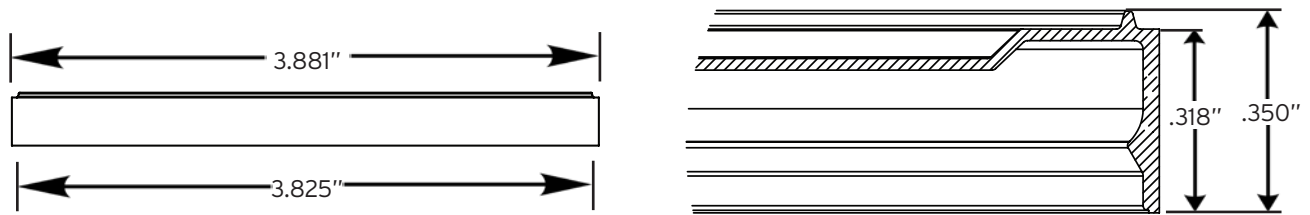

R6 Reusable Basic

RKR6N (Black No Hole), RWR6N (White No Hole)

Top View

Side View

R6 Reusable Basic Specifications

Outer Diameter (Inches)	3.881
Inner Diameter (Inches)	3.825
Lid Height (Inches)	0.318
Lid Height Including Lip (Inches)	0.350