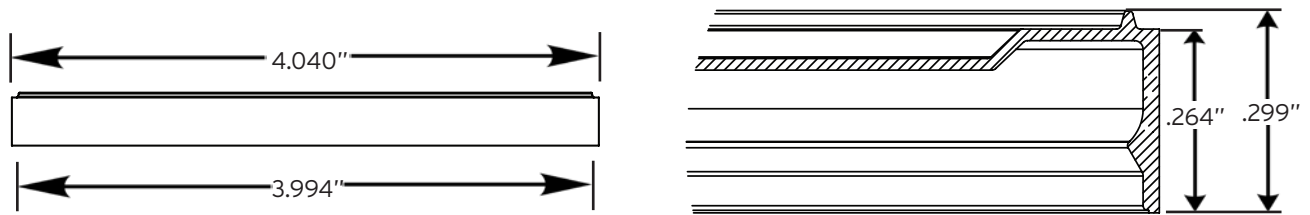

# T6 Reusable Basic

RKT6N (Black No Hole), RWT6N (White No Hole)

Top View

Side View

## T6 Reusable Basic Specifications

Outer Diameter (Inches)	4.040
Inner Diameter (Inches)	3.994
Lid Height (Inches)	0.264
Lid Height Including Lip (Inches)	0.299

±0.010