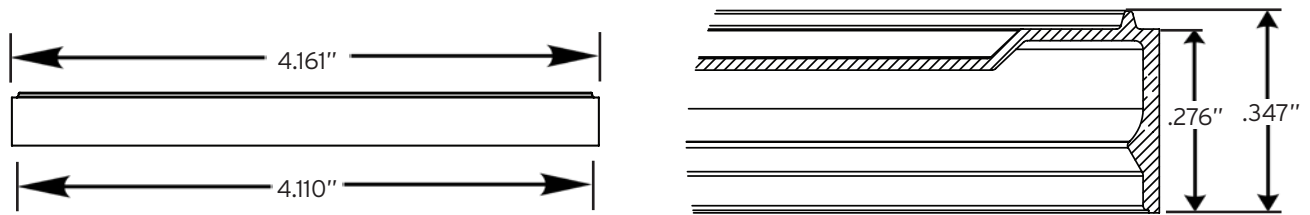

32oz Reusable Basic

RK32N (Black No Hole), RW32N (White No Hole)
 RK32S (Black w/Hole), RW32S (White w/Hole)

Top View

Side View

32oz Reusable Basic Specifications

| | |
|-----------------------------------|-------|
| Outer Diameter (Inches) | 4.161 |
| Inner Diameter (Inches) | 4.110 |
| Lid Height (Inches) | 0.276 |
| Lid Height Including Lip (Inches) | 0.347 |