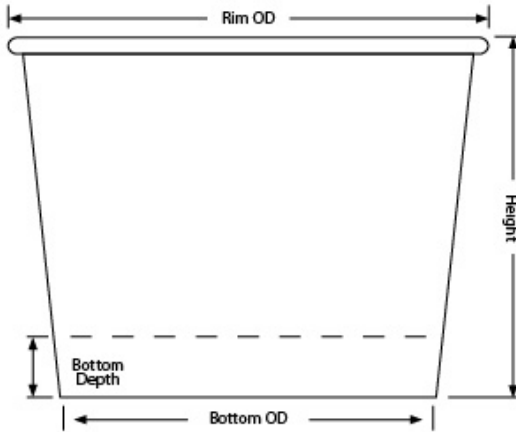

C9T4 14oz Container (T4)

13.5oz-T4 Recycled Paper COLD Container

Capacity: 13.50oz / 400.20ml

Material: 17.5pt Recycled Paper, Poly 2-sides, 35% Sustana
EnviroLife Post-Consumer Recycled Fiber, FSC SFI
PEFC Certified

Minimum: 2,400 pieces

Height: 2.983" \pm .015

Rim Height: 0.150" \pm .010

Rim OD: 3.982" \pm .010

Bottom OD: 2.992" \pm .010

Bottom Depth: 0.250" \pm .010

Shipping: FOB NV Made in the USA

C9T4 Standard Case Pack Configuration

Box Dimensions: 20.25"x16.25"x18.58"

Box Volume: 3.54 Cubic Feet

Box Weight: 33 lbs

Box Content: 1,200 Pieces

Pallet Dimensions: 40.50"x48.75"x80"

Pallet Weight: 837 lbs

Pallet Content: 28,800 Pieces / 24 Boxes