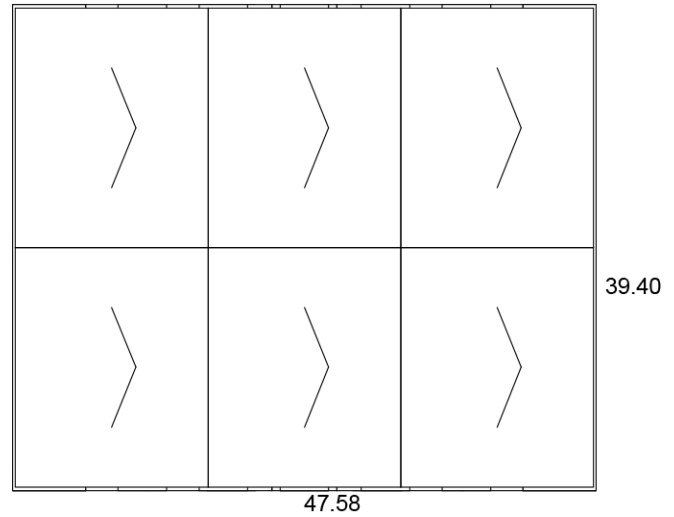

Pallet for MNR6 (Matte)

16oz Pint-R6 VANISH™ Plastic-FREE Paper Cntnr