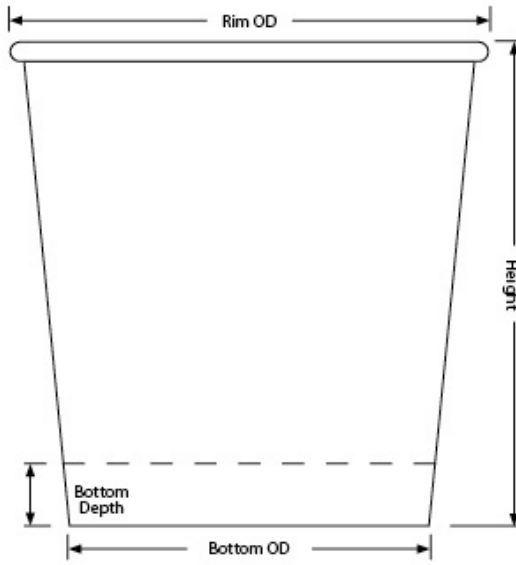

# MNR6 Pint 16oz Container (R6)

16oz Pint-R6 VANISH™ Plastic-FREE Paper Cntr

---

**Capacity:** 16.10oz / 476.00ml

---

**Material:** 16.9pt VANISH™ Plastic-FREE, Compostable, Recyclable Paper SFI PEFC Certified

---

**Minimum:** 2,000 pieces

---

**Height:** 3.885" ±.015

---

**Rim Height:** 0.150" ±.010

---

**Rim OD:** 3.839" ±.010

---

**Bottom OD:** 2.889" ±.010

---

**Bottom Depth:** 0.400" ±.010

---

**Shipping:** FOB NV - Made in the USA

---

Pint 16oz Container (R6) available in [Double-Poly Paper](#)  
[Single-Poly Paper](#) [Plastic-Free Paper](#)

### Clear U-Dome Lid

- Clear, thermo-formed
- Container fits in lid
- Case: 1,000 - 10 lbs