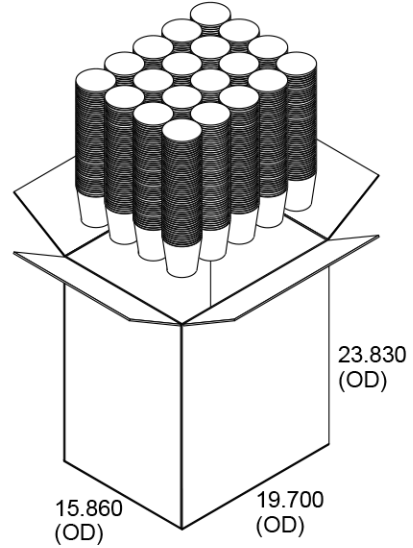

Pallet for MNR6 (Matte)

16oz Pint-R6 VANISH™ Plastic-FREE Paper Cntnr