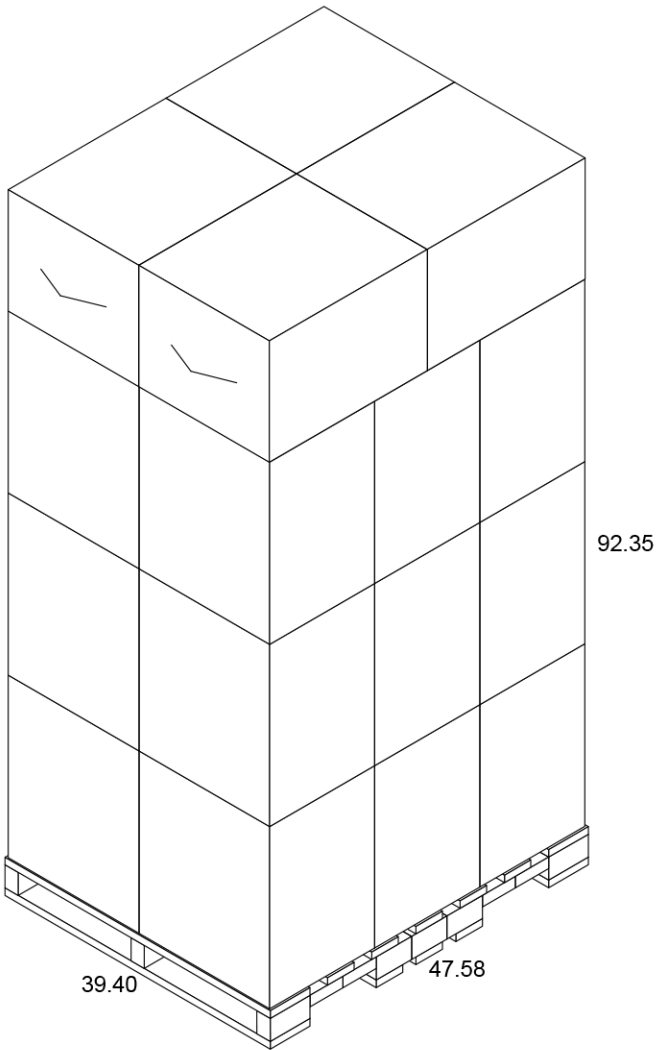

Pallet for MNR6 (Matte)

16oz Pint-R6 VANISH™ Plastic-FREE Paper Cntnr