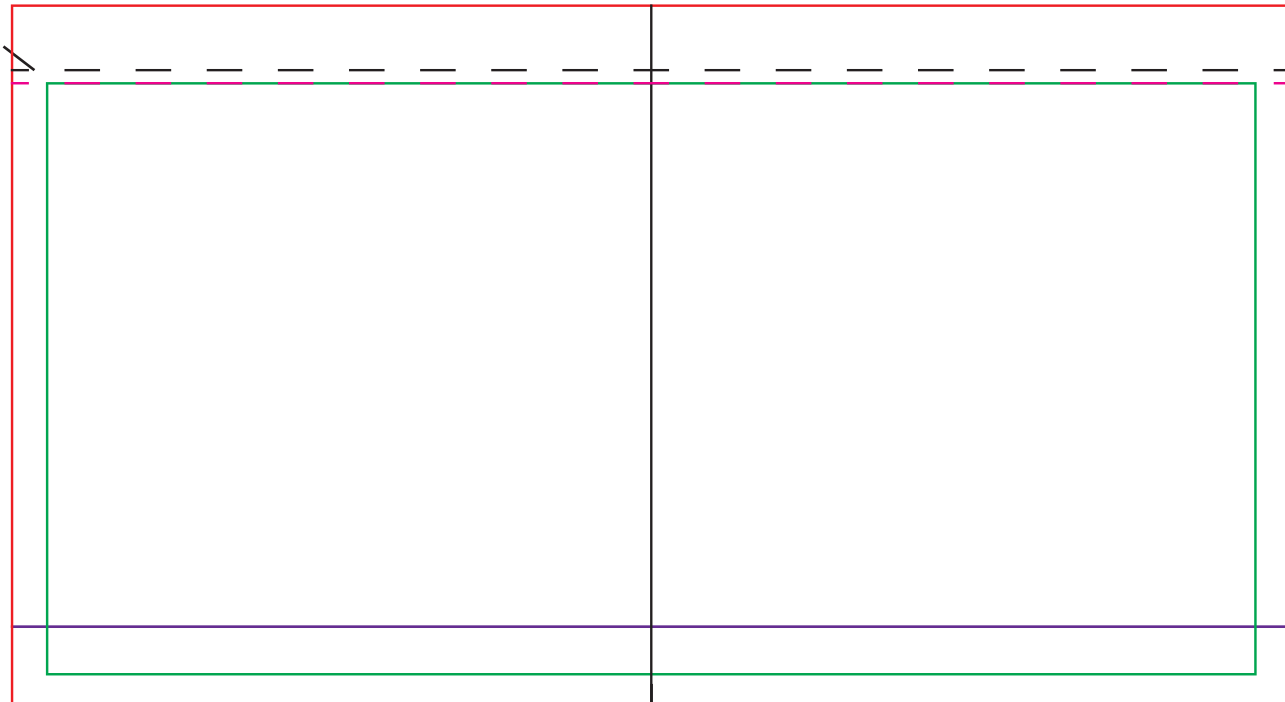

# Art Template for Clear 13 Visually Stunning Plastic cup.

**Live Area:** ALL critical text or images must be within the green outline. 6.3x3.09

- If there is a lid on the cup;

All Other Lids: Keep critical text or images below the magenta line.

**White Plate:** All art below the purple line must have solid white behind it.

**Total Print Area:** The red outline. For art with a full bleed, art must extend out to the red outline. 6.67x3.65

## Common art layouts.

This is the cup rim line.

Center Line